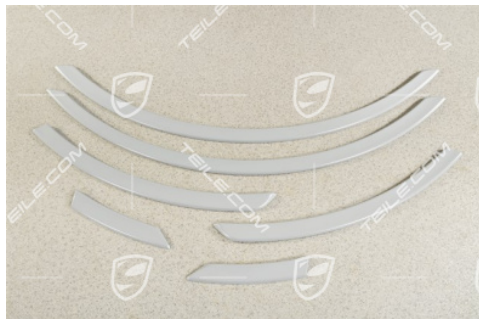

Rear Wheel arch extension set / flared wheel arches set

 **TEILE.COM** > Porsche Panamera > 971 > Exterior > 810-05 Flared wheel arches

Product details

Article number: 971853025 G2X

Condition: **new**

Suitable for: Porsche Panamera > Model 971,
2017-2021

Manufacturer price: ~~681,20 €~~
(nett :572,44 €)

Discount: **5%**

Available: **ready for shipping**

Price: **647,13 €**
(nett:543,81 €)

Product description

Rear Wheel arch extension set / flared wheel arches set